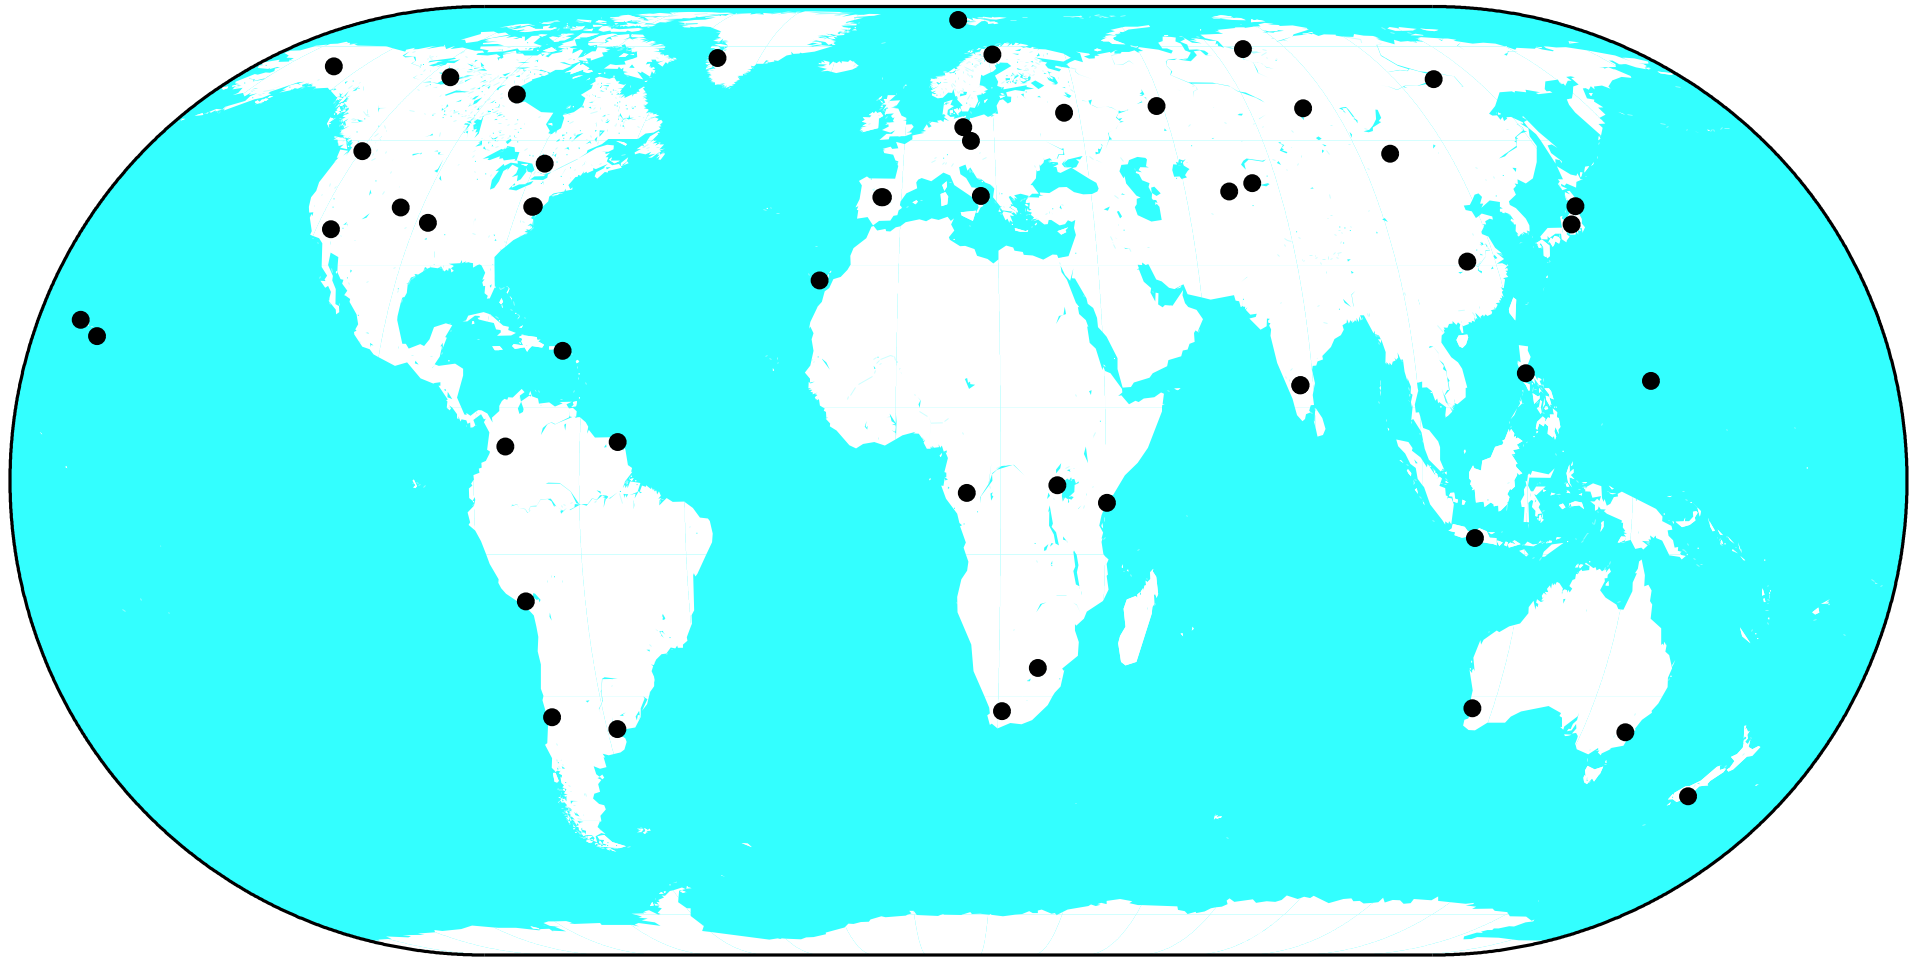

International GPS Service  
Recently active 15min/1sec LEO stations

GMT Jun 29 16:18:07 2003

<http://igscb.jpl.nasa.gov>